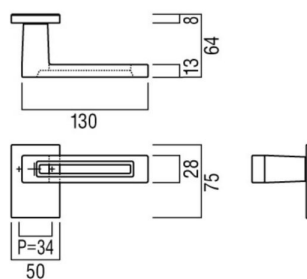

## KINZOKU KAKO

Product image

Dimensions drawing (DIM)

Measuring in at 130×75×64mm, the Kinzoku Kako Lever Handle is the perfect size for any standard door. Its ergonomic design ensures a comfortable grip every time, while its solid construction provides long-lasting durability.