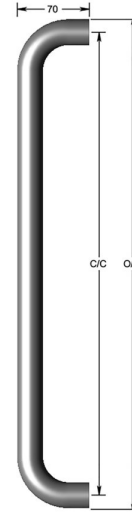

## Cupronickel straight pull handle

Product image

Dimensions drawing (DIM)

**Reference**

FP002 22 PCuNi

**Material**

Cupronickel

**Finish**

Cupronickel polished

**Diameter**

22mm

**Description**

Solid pull handle  
 Available any length up to 2400mm  
 May require additional supports depending on length  
 Fixings available for most door construction