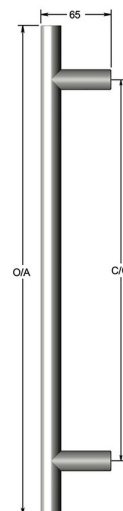

Straight T-Bar pull handle

Product image

Dimensions drawing (DIM)

Reference

FP013 38 STBK

Material

Stainless steel 316

Finish

Diamond Ceramic ULTRA BLACK

Diameter

38mm

Description

Thick walled tubular pull handle
 Available any length up to 2400mm
 May require additional supports depending on length
 Fixings available for most door construction