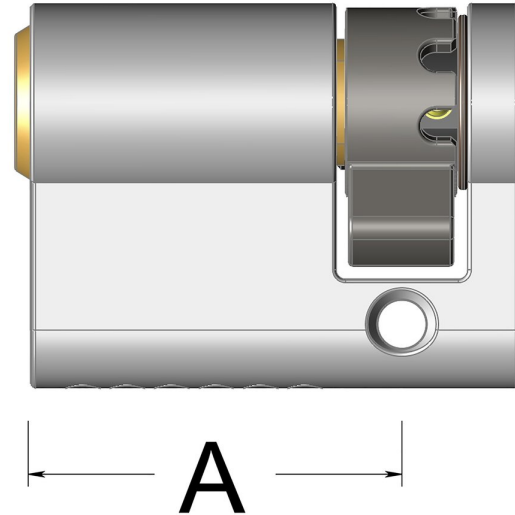

Euro profile single cylinder

Product image

Dimensions drawing (DIM)

Reference

FCY001 PCP

Material

Brass

Finish

Trad polished chrome

Description

6 pin Franchi unique key section
 Available master keyed, to pass, or standard differ
 3,5mm increased thickness nickel silver keys
 Optional register security card
 Tested to EN 1303 : 2005
 Compatible with other Franchi cylinder shapes