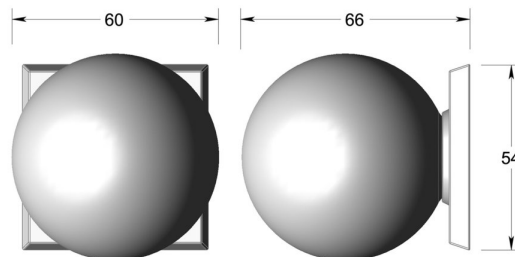

Ball knob on square rose

Product image

Dimensions drawing (DIM)

Reference

TK025 TR20 PCU

Finish

Trad polished copper

Material

Brass

Backplate

TR20

Description

Solid brass knob
 Concealed fixing
 Supplied with fixings for timber
 Other backplate options and sizes available