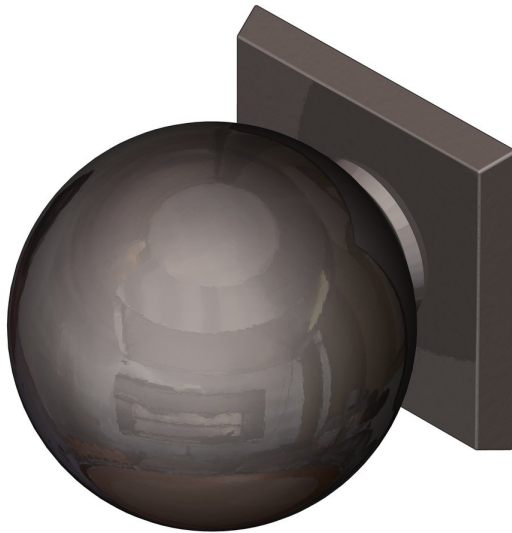

Ball knob on square rose

Product image

Dimensions drawing (DIM)

Reference

TK025 TR20 IBZ

Finish

Trad imperial bronze

Material

Brass

Backplate

TR20

Description

Solid brass knob
 Concealed fixing
 Supplied with fixings for timber
 Other backplate options and sizes available