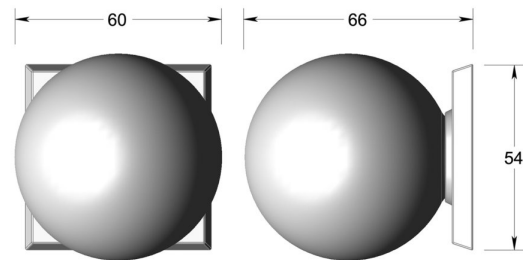

Ball knob on square rose

Product image

Dimensions drawing (DIM)

Reference

TK025 TR20 IBZ

Finish

Trad imperial bronze

Material

Brass

Backplate

TR20

Description

Solid brass knob
 Concealed fixing
 Supplied with fixings for timber
 Other backplate options and sizes available