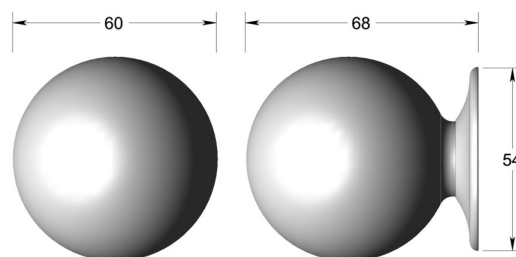

Ball knob on round rose

Product image

Dimensions drawing (DIM)

Reference

TK025 TR04 EBZ

Finish

Trad ebony bronze

Material

Brass

Backplate

TR04

Description

Solid brass knob
 Concealed fixing
 Supplied with fixings for timber
 Other backplate options and sizes available