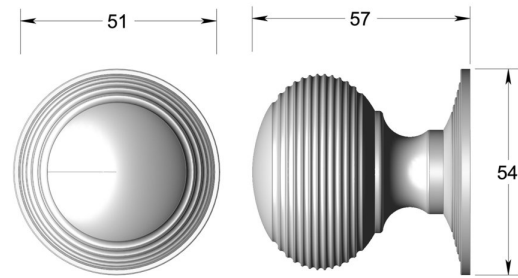

Traditional beehive knob on round rose

Product image

Dimensions drawing (DIM)

Reference

TK022 TR02 EBZ

Finish

Trad ebony bronze

Material

Brass

Backplate

TR02

Description

Solid brass knob
 Concealed fixing
 Supplied with fixings for timber
 Other backplate options and sizes available