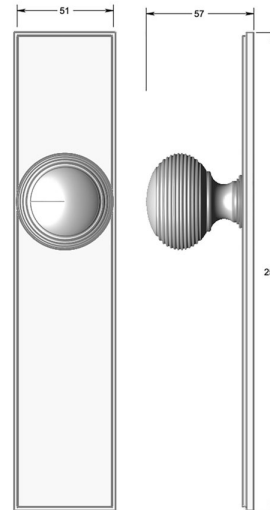

Traditional beehive knob on long backplate

Product image

Dimensions drawing (DIM)

Reference

TK022 TB03 DBZ

Material

Brass

Finish

Trad dark bronze

Backplate

TB03

Description

Solid brass knob
 Concealed fixing
 Supplied with fixings for timber
 Other backplate options and sizes available