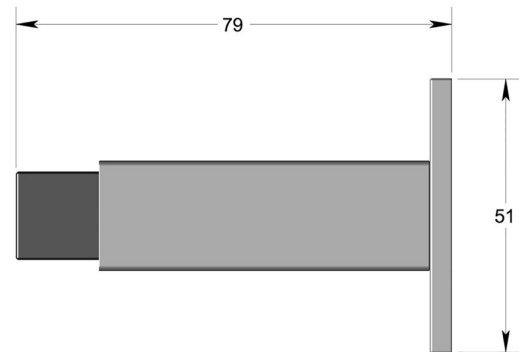

Square skirting door stop on rose

Product image

Dimensions drawing (DIM)

Reference

FDS014 SPVDCU

Finish

Incasa satin PVD copper

Description