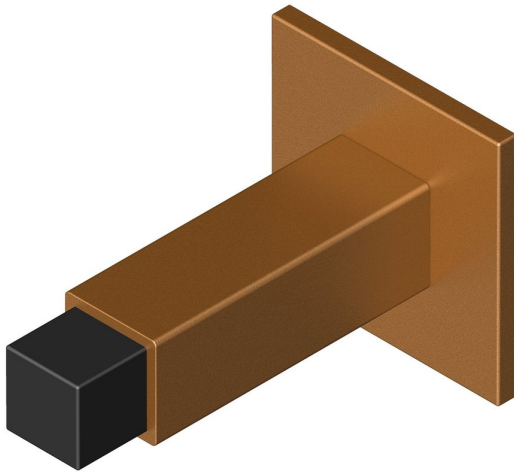

Square skirting door stop on rose

Product image

Dimensions drawing (DIM)

Reference

FDS014 SPVDCU

Finish

Incasa satin PVD copper

Description

Skirting or wall mounted

Concealed fixing

Black rubber buffer

Material

Stainless steel 316