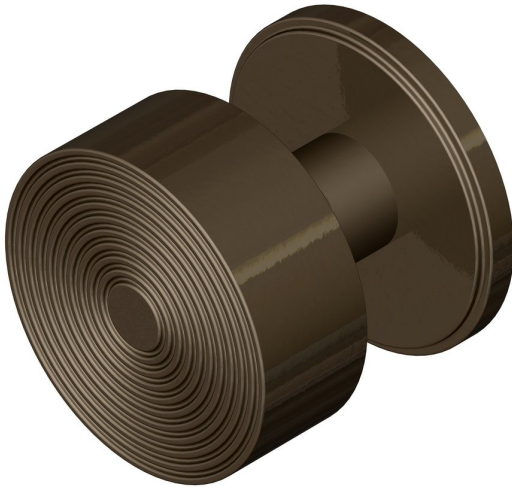

Contemporary concentric knob on round rose

Product image

Dimensions drawing (DIM)

Reference

TK007 TR06 DBZ

Finish

Trad dark bronze

Material

Brass

Backplate

TR06

Description

Solid brass knob
 Available in 3 different sizes
 Concealed fixing
 Supplied with fixings for timber
 Other backplate options and sizes available