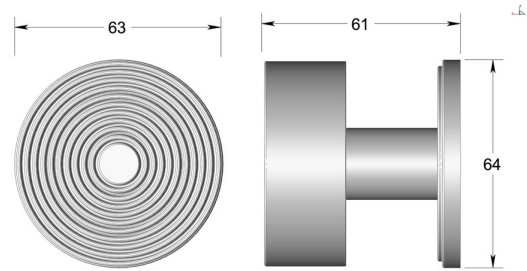

Contemporary concentric knob on round rose

Product image

Dimensions drawing (DIM)

Reference

TK007 TR06 DBZ

Finish

Trad dark bronze

Material

Brass

Backplate

TR06

Description

Solid brass knob
 Available in 3 different sizes
 Concealed fixing
 Supplied with fixings for timber
 Other backplate options and sizes available