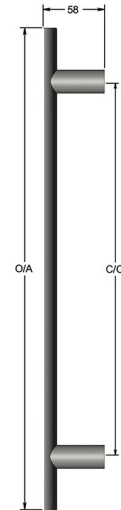

Half radius T-bar pull handle

Product image

Dimensions drawing (DIM)

Reference

FP023 STBK

Material

Stainless steel 316

Finish

Diamond Ceramic ULTRA BLACK

Description

Solid pull handle
 Available any length up to 2400mm
 May require additional supports depending on length
 Fixings available for most door construction