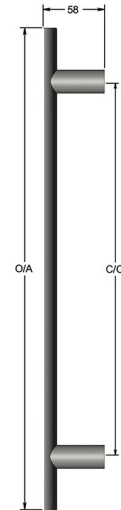

Half radius T-bar pull handle

Product image

Dimensions drawing (DIM)

Reference

FP023 ABR

Material

Brass

Finish

Incasa antique brass

Description

Solid pull handle
 Available any length up to 2400mm
 May require additional supports depending on length
 Fixings available for most door construction