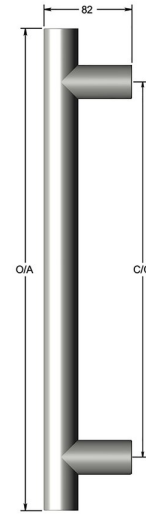

## Straight T-Bar pull handle

Product image

Dimensions drawing (DIM)

**Reference**

FP013 32 STBK

**Material**

Stainless steel 316

**Finish**

Diamond Ceramic ULTRA BLACK

**Diameter**

32mm

**Description**

Thick walled tubular pull handle  
 Available any length up to 2400mm  
 May require additional supports depending on length  
 Fixings available for most door construction