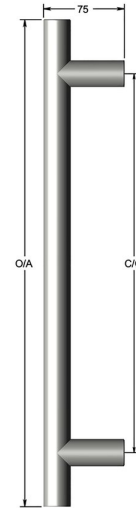

Straight T-Bar pull handle

Product image

Dimensions drawing (DIM)

Reference

FP013 25 STBK

Material

Stainless steel 316

Finish

Diamond Ceramic ULTRA BLACK

Diameter

25mm

Description

Thick walled tubular pull handle
 Available any length up to 2400mm
 May require additional supports depending on length
 Fixings available for most door construction