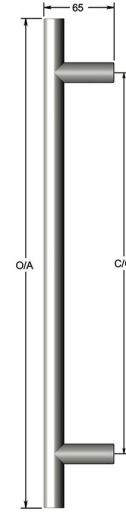

Straight T-Bar pull

Product image

Dimensions drawing (DIM)

Reference

FP013 19 STBK

Material

Stainless steel 316

Finish

Diamond Ceramic ULTRA BLACK

Diameter

19mm

Description

Solid pull handle
 Available any length up to 2400mm
 May require additional supports depending on length
 Fixings available for most door construction