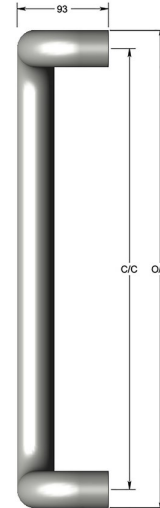

Offset D pull handle

Product image

Dimensions drawing (DIM)

Reference

FP003 38 MBZ

Material

Brass

Finish

Incasa medium bronze

Diameter

38mm

Description

Thick walled tubular pull handle
 Available any length up to 2400mm
 May require additional supports depending on length
 Fixings available for most door construction