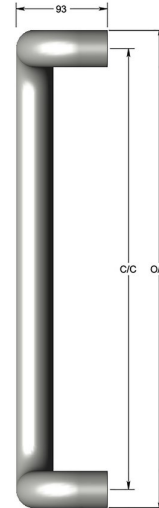

## Offset D pull handle

Product image

Dimensions drawing (DIM)

**Reference**

FP003 38 ABR

**Material**

Brass

**Finish**

Incasa antique brass

**Diameter**

38mm

**Description**

Thick walled tubular pull handle  
 Available any length up to 2400mm  
 May require additional supports depending on length  
 Fixings available for most door construction