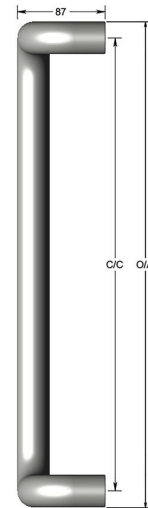

Offset D pull handle

Product image

Dimensions drawing (DIM)

Reference

FP003 32 MBZ

Material

Brass

Finish

Incasa medium bronze

Diameter

32mm

Description

Thick walled tubular pull handle
Available any length up to 2400mm
May require additional supports depending on length
Fixings available for most door construction