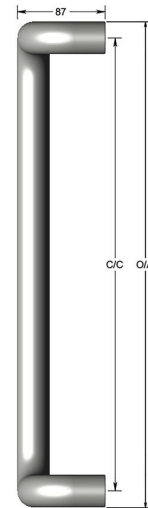

Offset D pull handle

Product image

Dimensions drawing (DIM)

Reference

FP003 32 DBZ

Material

Brass

Finish

Incasa dark bronze

Diameter

32mm

Description

Thick walled tubular pull handle
 Available any length up to 2400mm
 May require additional supports depending on length
 Fixings available for most door construction