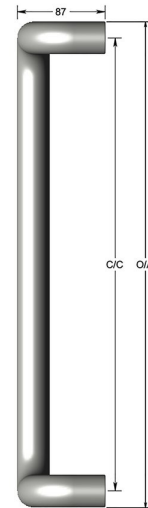

## Offset D pull handle

Product image

Dimensions drawing (DIM)

**Reference**

FP003 32 ABR

**Material**

Brass

**Finish**

Incasa antique brass

**Diameter**

32mm

**Description**

Thick walled tubular pull handle  
 Available any length up to 2400mm  
 May require additional supports depending on length  
 Fixings available for most door construction