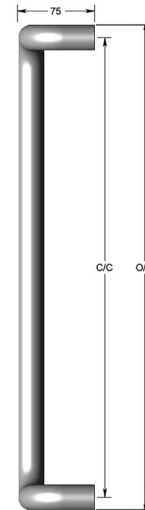

Offset D pull handle

Product image

Dimensions drawing (DIM)

Reference

FP003 25 STBK

Material

Stainless steel 316

Finish

Diamond Ceramic ULTRA BLACK

Diameter

25mm

Description

Thick walled tubular pull handle
 Available any length up to 2400mm
 May require additional supports depending on length
 Fixings available for most door construction