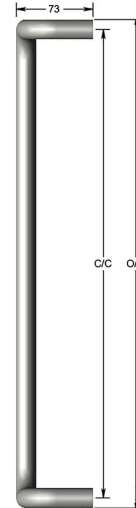

## Offset D pull handle

Product image

Dimensions drawing (DIM)

**Reference**

FP003 25 MBZ

**Material**

Brass

**Finish**

Incasa medium bronze

**Diameter**

25mm

**Description**

Thick walled tubular pull handle  
 Available any length up to 2400mm  
 May require additional supports depending on length  
 Fixings available for most door construction