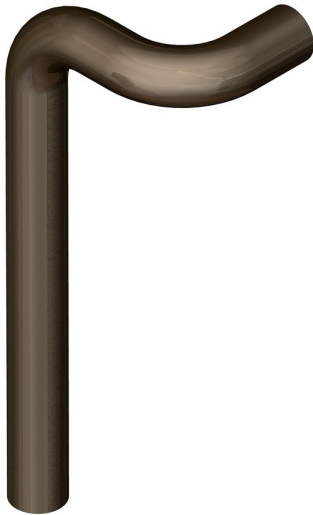

Offset D pull handle

Product image

Dimensions drawing (DIM)

Reference

FP003 25 DBZ

Material

Brass

Finish

Incasa dark bronze

Diameter

25mm

Description

Thick walled tubular pull handle
 Available any length up to 2400mm
 May require additional supports depending on length
 Fixings available for most door construction