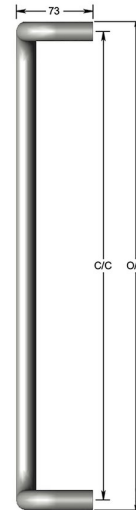

Offset D pull handle

Product image

Dimensions drawing (DIM)

Reference

FP003 25 DBZ

Material

Brass

Finish

Incasa dark bronze

Diameter

25mm

Description

Thick walled tubular pull handle
 Available any length up to 2400mm
 May require additional supports depending on length
 Fixings available for most door construction