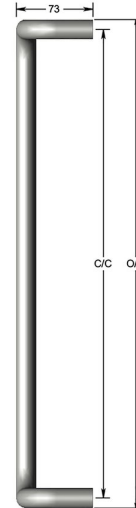

Offset D pull handle

Product image

Dimensions drawing (DIM)

Reference

FP003 25 ABR

Material

Brass

Finish

Incasa antique brass

Diameter

25mm

Description

Thick walled tubular pull handle
 Available any length up to 2400mm
 May require additional supports depending on length
 Fixings available for most door construction