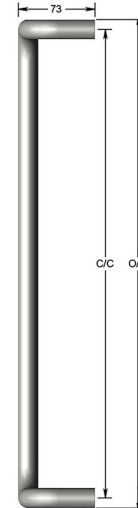

Offset D pull handle

Product image

Dimensions drawing (DIM)

Reference

FP003 19 DBZ

Material

Brass

Finish

Incasa dark bronze

Diameter

19mm

Description

Solid pull handle

Available any length up to 2400mm

May require additional supports depending on length

Fixings available for most door construction