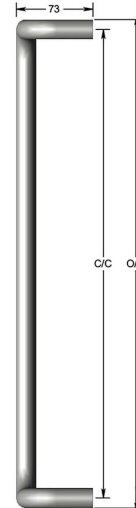

## Offset D pull handle

Product image

Dimensions drawing (DIM)

**Reference**

FP003 19 ABR

**Material**

Brass

**Finish**

Incasa antique brass

**Diameter**

19mm

**Description**

Solid pull handle

Available any length up to 2400mm

May require additional supports depending on length

Fixings available for most door construction