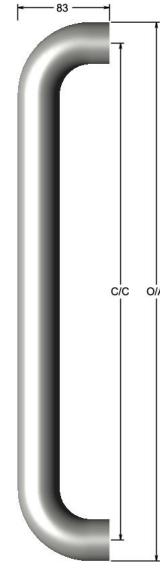

Straight D pull handle

Product image

Dimensions drawing (DIM)

Reference

FP002 38 STBK

Material

Stainless steel 316

Finish

Diamond Ceramic ULTRA BLACK

Diameter

38mm

Description

Thick walled tubular pull handle
 Available any length up to 2400mm
 May require additional supports depending on length
 Fixings available for most door construction