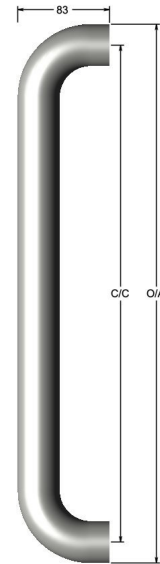

## Straight D pull handle

Product image

Dimensions drawing (DIM)

**Reference**

FP002 38 SPVDBK

**Material**

Stainless steel 316

**Finish**

Incasa satin PVD black

**Diameter**

38mm

**Description**

Thick walled tubular pull handle  
 Available any length up to 2400mm  
 May require additional supports depending on length  
 Fixings available for most door construction