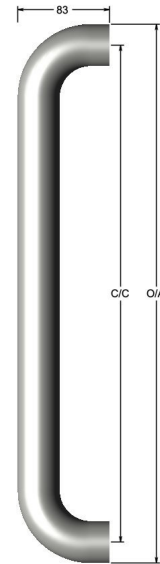

Straight D pull handle

Product image

Dimensions drawing (DIM)

Reference

FP002 38 SB

Material

Brass

Finish

Incasa satin brass

Diameter

38mm

Description

Thick walled tubular pull handle
 Available any length up to 2400mm
 May require additional supports depending on length
 Fixings available for most door construction