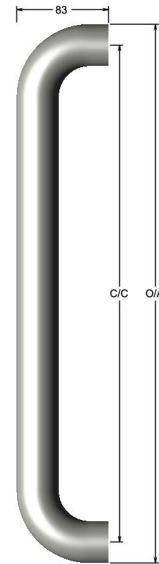

## Straight D pull handle

Product image

Dimensions drawing (DIM)

**Reference**

FP002 38 PB

**Material**

Brass

**Finish**

Incasa polished brass

**Diameter**

38mm

**Description**

Thick walled tubular pull handle  
Available any length up to 2400mm  
May require additional supports depending on length  
Fixings available for most door construction