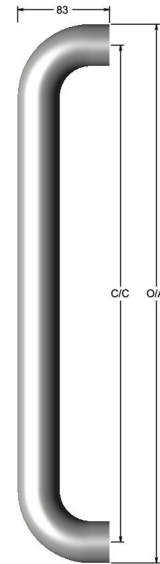

## Straight D pull handle

Product image

Dimensions drawing (DIM)

**Reference**

FP002 38 MBZ

**Material**

Brass

**Finish**

Incasa medium bronze

**Diameter**

38mm

**Description**

Thick walled tubular pull handle  
 Available any length up to 2400mm  
 May require additional supports depending on length  
 Fixings available for most door construction