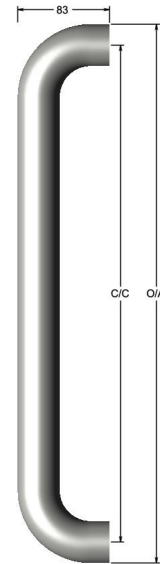

Straight D pull handle

Product image

Dimensions drawing (DIM)

Reference

FP002 38 DBZ

Material

Brass

Finish

Incasa dark bronze

Diameter

38mm

Description

Thick walled tubular pull handle
 Available any length up to 2400mm
 May require additional supports depending on length
 Fixings available for most door construction