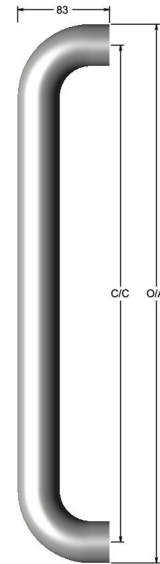

## Straight D pull handle

Product image

Dimensions drawing (DIM)

**Reference**

FP002 38 ABR

**Material**

Brass

**Finish**

Incasa antique brass

**Diameter**

38mm

**Description**

Thick walled tubular pull handle  
 Available any length up to 2400mm  
 May require additional supports depending on length  
 Fixings available for most door construction