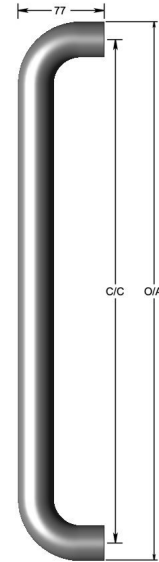

Straight D pull handle

Product image

Dimensions drawing (DIM)

Reference

FP002 32 SB

Material

Brass

Finish

Incasa satin brass

Diameter

32mm

Description

Thick walled tubular pull handle
 Available any length up to 2400mm
 May require additional supports depending on length
 Fixings available for most door construction