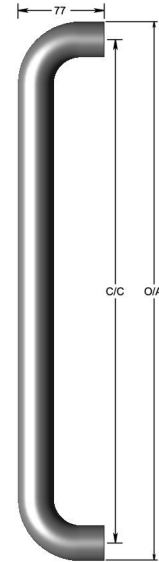

## Straight D pull handle

Product image

Dimensions drawing (DIM)

**Reference**

FP002 32 PPVDBK

**Material**

Stainless steel 316

**Finish**

Incasa polished PVD black

**Diameter**

32mm

**Description**

Thick walled tubular pull handle  
 Available any length up to 2400mm  
 May require additional supports depending on length  
 Fixings available for most door construction