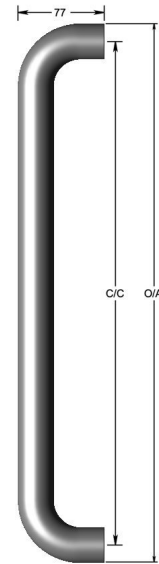

Straight D pull handle

Product image

Dimensions drawing (DIM)

Reference

FP002 32 PB

Material

Brass

Finish

Incasa polished brass

Diameter

32mm

Description

Thick walled tubular pull handle
 Available any length up to 2400mm
 May require additional supports depending on length
 Fixings available for most door construction