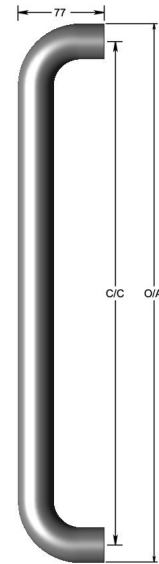

## Straight D pull handle

Product image

Dimensions drawing (DIM)

**Reference**

FP002 32 MBZ

**Material**

Brass

**Finish**

Incasa medium bronze

**Diameter**

32mm

**Description**

Thick walled tubular pull handle  
 Available any length up to 2400mm  
 May require additional supports depending on length  
 Fixings available for most door construction