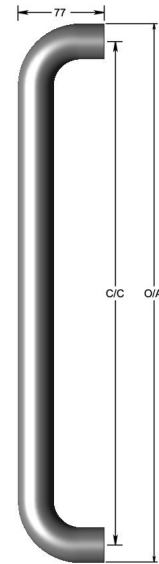

Straight D pull handle

Product image

Dimensions drawing (DIM)

Reference

FP002 32 DBZ

Material

Brass

Finish

Incasa dark bronze

Diameter

32mm

Description

Thick walled tubular pull handle
 Available any length up to 2400mm
 May require additional supports depending on length
 Fixings available for most door construction