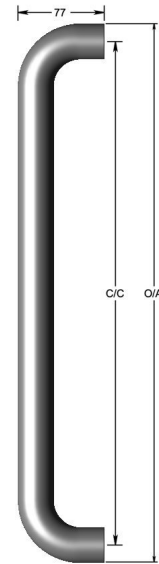

## Straight D pull handle

Product image

Dimensions drawing (DIM)

**Reference**

FP002 32 ABR

**Material**

Brass

**Finish**

Incasa antique brass

**Diameter**

32mm

**Description**

Thick walled tubular pull handle  
 Available any length up to 2400mm  
 May require additional supports depending on length  
 Fixings available for most door construction