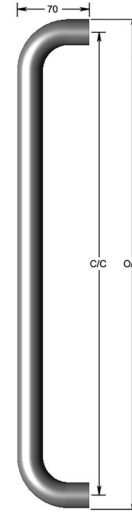

Straight D pull handle

Product image

Dimensions drawing (DIM)

Reference

FP002 25 STBK

Material

Stainless steel 316

Finish

Diamond Ceramic ULTRA BLACK

Diameter

25mm

Description

Thick walled tubular pull handle
 Available any length up to 2400mm
 May require additional supports depending on length
 Fixings available for most door construction