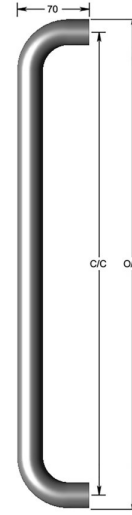

## Straight D pull handle

Product image

Dimensions drawing (DIM)

**Reference**

FP002 25 SPVDBK

**Material**

Stainless steel 316

**Finish**

Incasa satin PVD black

**Diameter**

25mm

**Description**

Thick walled tubular pull handle  
 Available any length up to 2400mm  
 May require additional supports depending on length  
 Fixings available for most door construction