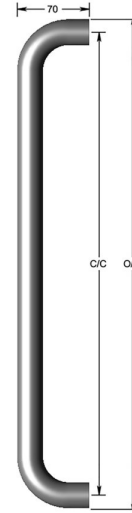

Straight D pull handle

Product image

Dimensions drawing (DIM)

Reference

FP002 25 SB

Material

Brass

Finish

Incasa satin brass

Diameter

25mm

Description

Thick walled tubular pull handle
 Available any length up to 2400mm
 May require additional supports depending on length
 Fixings available for most door construction