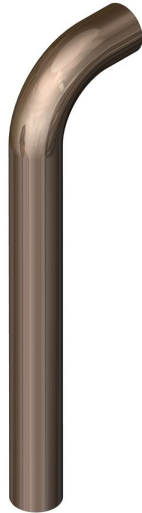

Straight D pull handle

Product image

Dimensions drawing (DIM)

Reference

FP002 25 PPVDBZ

Material

Stainless steel 316

Finish

Incasa polished PVD bronze

Diameter

25mm

Description

Thick walled tubular pull handle
 Available any length up to 2400mm
 May require additional supports depending on length
 Fixings available for most door construction