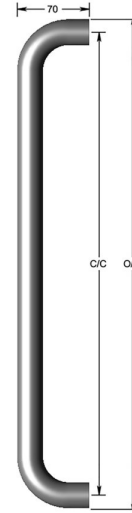

Straight D pull handle

Product image

Dimensions drawing (DIM)

Reference

FP002 25 PPVDBZ

Material

Stainless steel 316

Finish

Incasa polished PVD bronze

Diameter

25mm

Description

Thick walled tubular pull handle
 Available any length up to 2400mm
 May require additional supports depending on length
 Fixings available for most door construction