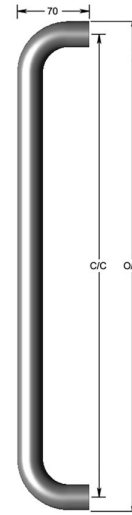

## Straight D pull handle

Product image

Dimensions drawing (DIM)

**Reference**

FP002 25 PPVDBK

**Material**

Stainless steel 316

**Finish**

Incasa polished PVD black

**Diameter**

25mm

**Description**

Thick walled tubular pull handle  
 Available any length up to 2400mm  
 May require additional supports depending on length  
 Fixings available for most door construction