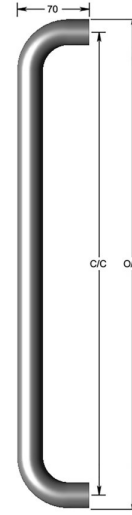

Straight D pull handle

Product image

Dimensions drawing (DIM)

Reference

FP002 25 PB

Material

Brass

Finish

Incasa polished brass

Diameter

25mm

Description

Thick walled tubular pull handle
 Available any length up to 2400mm
 May require additional supports depending on length
 Fixings available for most door construction