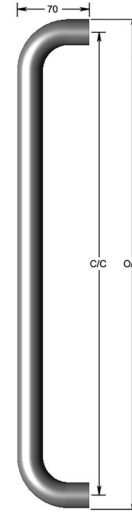

Straight D pull handle

Product image

Dimensions drawing (DIM)

Reference

FP002 25 DBZ

Material

Brass

Finish

Incasa dark bronze

Diameter

25mm

Description

Thick walled tubular pull handle
 Available any length up to 2400mm
 May require additional supports depending on length
 Fixings available for most door construction