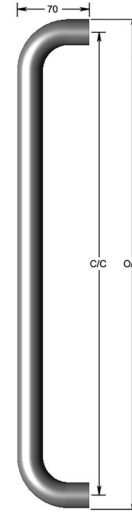

Straight D pull handle

Product image

Dimensions drawing (DIM)

Reference

FP002 25 ABR

Material

Brass

Finish

Incasa antique brass

Diameter

25mm

Description

Thick walled tubular pull handle
 Available any length up to 2400mm
 May require additional supports depending on length
 Fixings available for most door construction