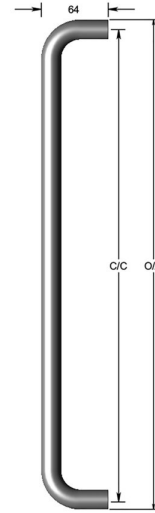

## Straight D pull handle

Product image

Dimensions drawing (DIM)

**Reference**

FP002 19 PB

**Material**

Brass

**Finish**

Incasa polished brass

**Diameter**

19mm

**Description**

Solid pull handle

Available any length up to 2400mm

May require additional supports depending on length

Fixings available for most door construction