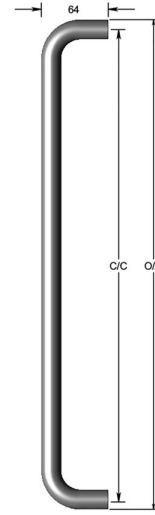

Straight D pull handle

Product image

Dimensions drawing (DIM)

Reference

FP002 19 MBZ

Material

Brass

Finish

Incasa medium bronze

Diameter

19mm

Description

Solid pull handle
 Available any length up to 2400mm
 May require additional supports depending on length
 Fixings available for most door construction